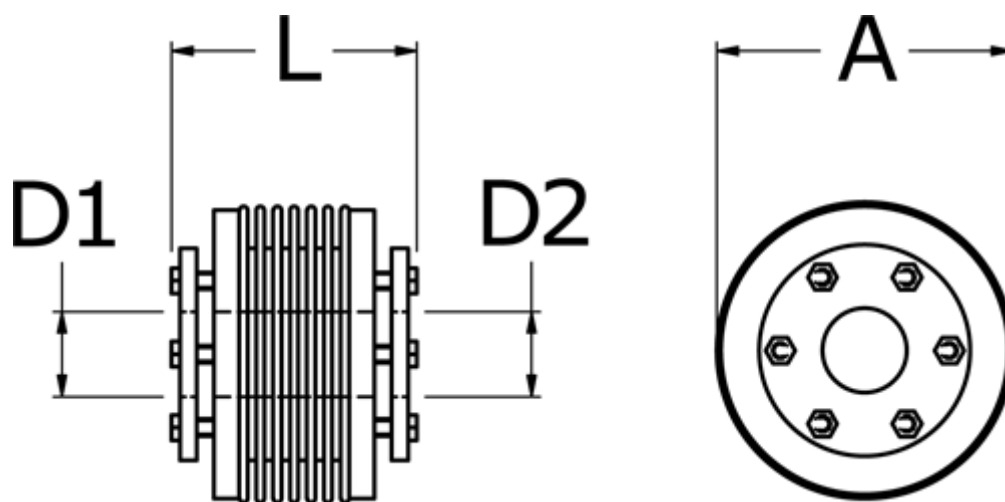

# Data Sheet

Article number: 3330500800782030

Description: Bellow coupling type 5 size80  
Length 78 mm, bore 20/30 mm

## Measures

A	= 82
D1	= 20
D2	= 30
L	= 78
Nom. torque NM (Tkn)	= 80